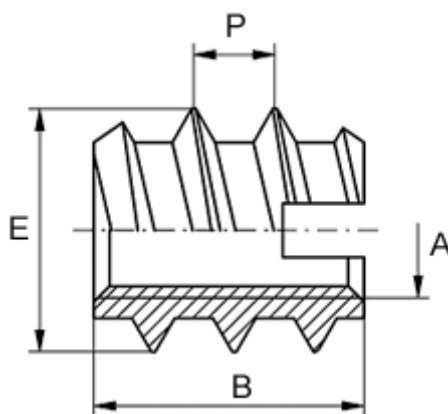

Article number: 12309000160800
Description: KLEE-coil 309 000 160.800
M16 Brass

Measures

Female thread A	= M16
Length B	= 26
Male thread E	= 24.0
Min hole depth	= 30
Recommended bore diameter (plastic/hard wood)	= 20.6 to 20.8
Recommended bore diameter, soft wood (largest)	= 20.0
Thread pitch P	= 5.0